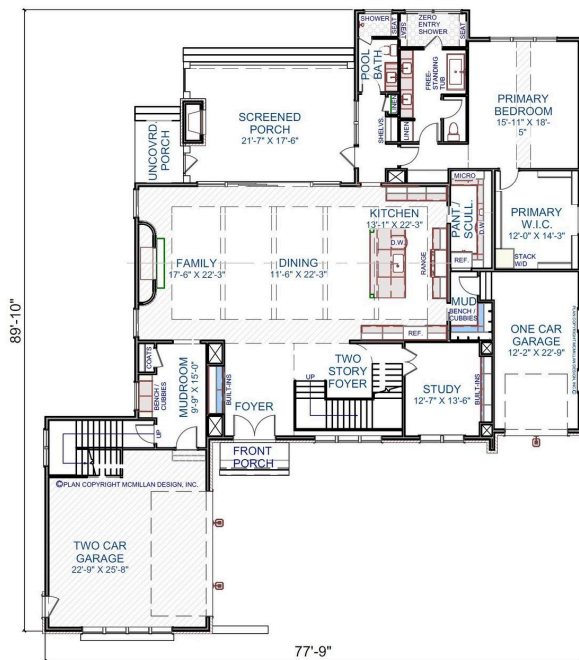

Ridgewood

2,840

FIRST FLOOR SF

1,822

SECOND FLOOR SF

4,662

TOTAL SQUARE FEET

FLOOR PLANS

TEMPORARY BROCHURE ONLY. MAY NOT REFLECT ACTUAL CHARACTERISTICS OF FINISHED HOME. FLOOR PLANS ARE SHOWN ONLY FOR DISPLAY PURPOSES. WINDOW SIZES AND LOCATIONS, ROOM SIZES, AND DIMENSIONS ARE APPROXIMATE AND MAY VARY. PRICES AND FEATURES SUBJECT TO CHANGE WITHOUT NOTICE. PLEASE CONSULT SALES COUNSELOR FOR DESIGN UPDATES. THIS BROCHURE MAY NOT REFLECT FINAL DESIGN. PRICES AND FEATURES ARE SUBJECT TO CHANGE. NOT FOR CONSTRUCTION.